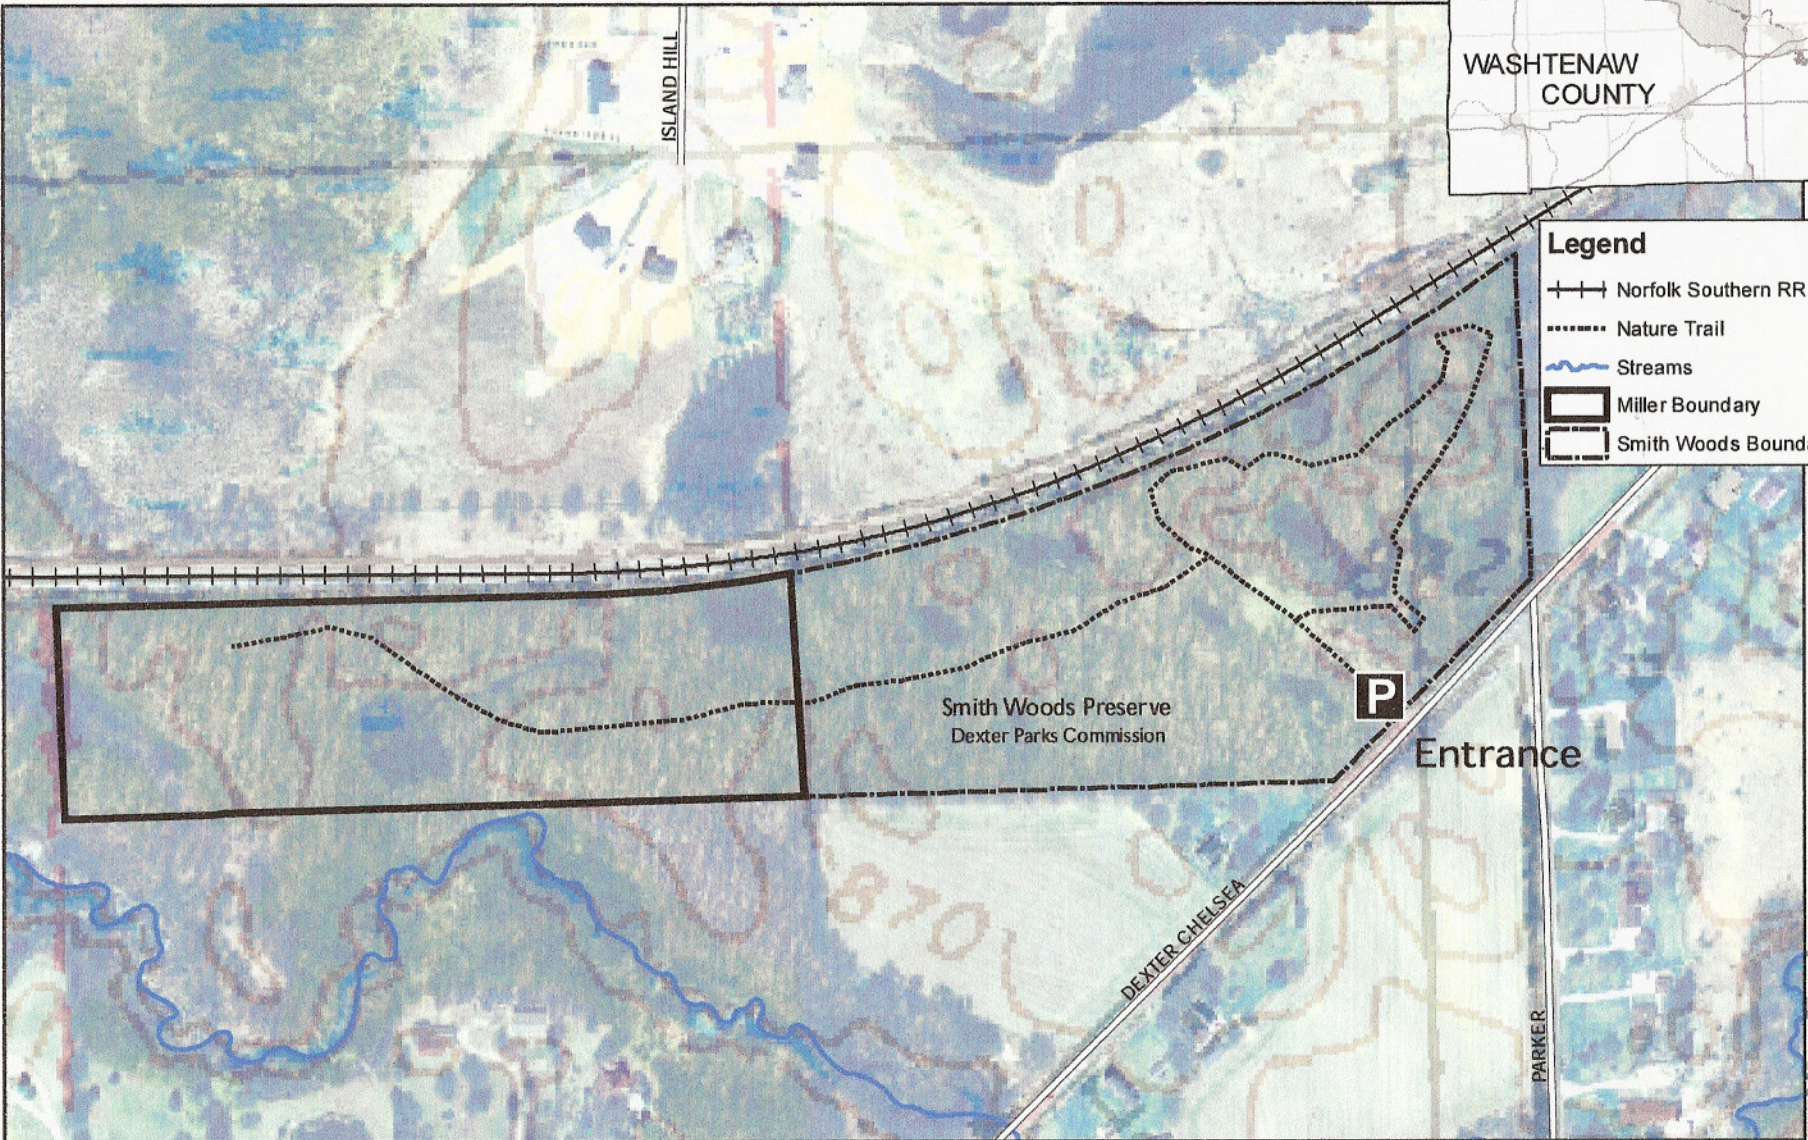

Albert J. Miller Preserve Trail Map

12 acres

Legend

- Norfolk Southern RR
- Nature Trail
- Streams
- Miller Boundary
- Smith Woods Boundary

Washtenaw County
Natural Areas Preservation Program
(743) 971-6337
parks.ewashtenaw.org

Map Prepared by Washtenaw County Parks & Recreation Commission
USGS Topo Quad, 7.5 minute Series, 10' contours
Washtenaw County 2005 Aerial